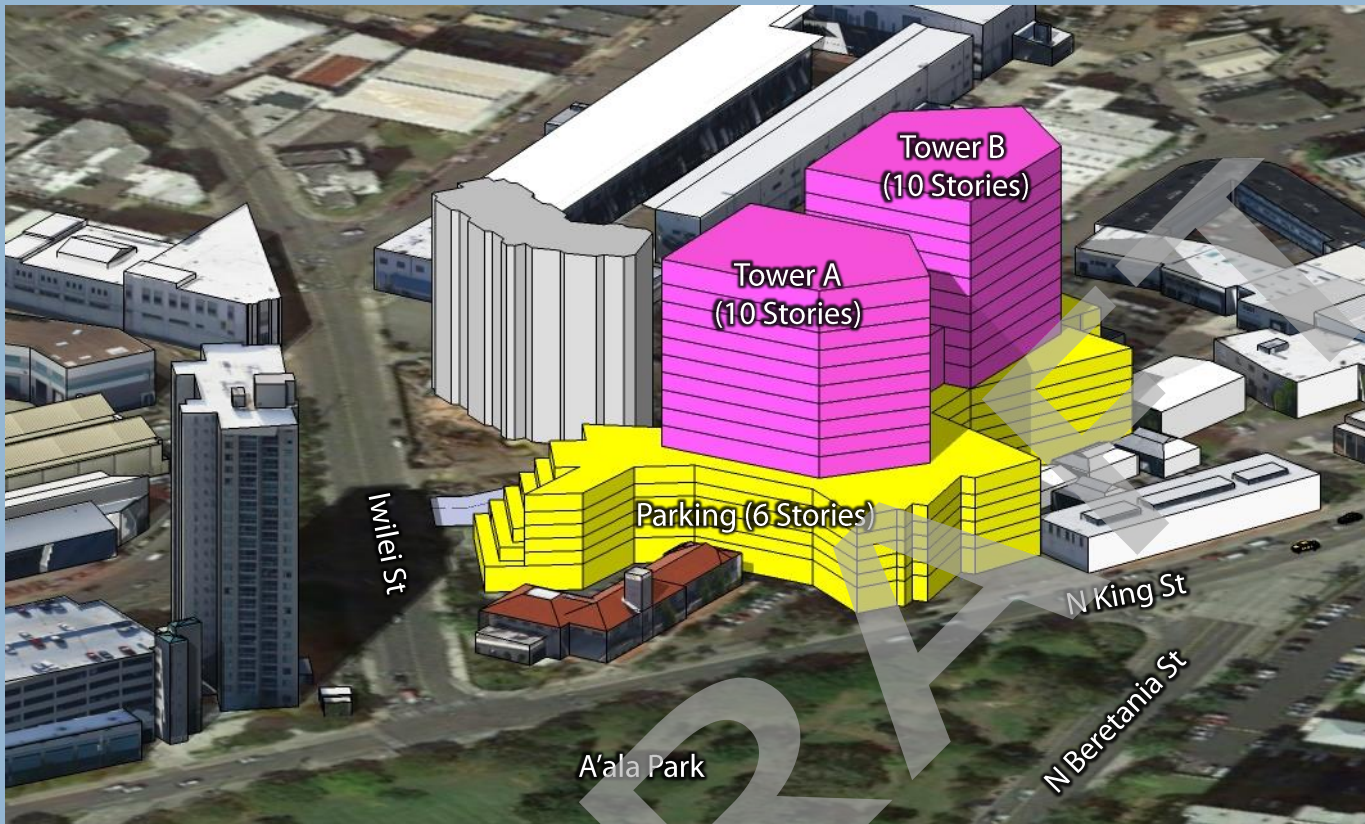

Liliha Civic Center

- Build New Office Building: Two Tower Design Allows for Construction Phasing
- Build New 6 Story Parking Garage
- Leave Existing Historical Building

Legend

10/29/15

333 and 351 North King

300 ft

Google earth

© 2015 Google

Liliha Civic Center